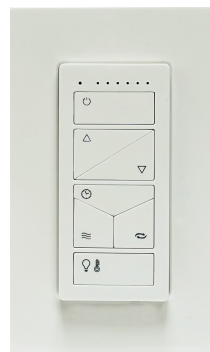

FINISHES OPTION

- Black
- Satin Nickel

MATERIAL

Metal + ABS

RATINGS

cETLus
Damp Location

ADDITIONAL

- OPERATING TEMPERATURE: -20°C (-4°F), 40°C (104°F)
- Light Kit Available

CONTROLS

Easily adjust the speed and direction of your fan with a wall controller.

Adjust color temperature using a color tunable fan and wall control.

FCT88801WT
AC Wall Control
Light and Fan Speed
On/Off Rocker Switch for Light
Switch Included with:
88801, 88802, 88806

FCT88816WT
DC Wall Remote
Light and Fan Speed Control
Non-Dimming
Included with 88816

FCT88805WT
Fan Control ONLY
Three Speed Fan Control
Included with 88805 & 88807

FCT6000WT
FANDELIGHT™ Wall Remote
Magnetically Connect to Wall Plate
Light Dimming and CCT Tuning*
Battery Operated

*CCT tuning on select SKUs

OPTIONS

FCT 8881WT
AC Wall Control
Light Dimming and Fan Control
* Sold Separately
Compatible with:
88801, 88802, 88806, 89909

FCT6100WT
AC Wall Control
Light Dimming and Fan Control
* Sold Separately
Compatible with:
61002, 61006, 61011, 61012, 61014, 61019