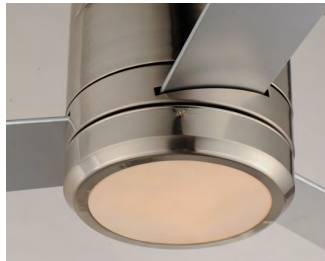

Downrod Options:

- 12" (FRD18)
- 18" (FRD24)
- 24" (FRD30)
- 36" (FRD36)
- 48" (FRD48)
- 60" (FRD60)
- 72" (FRD72)

With Light Kit